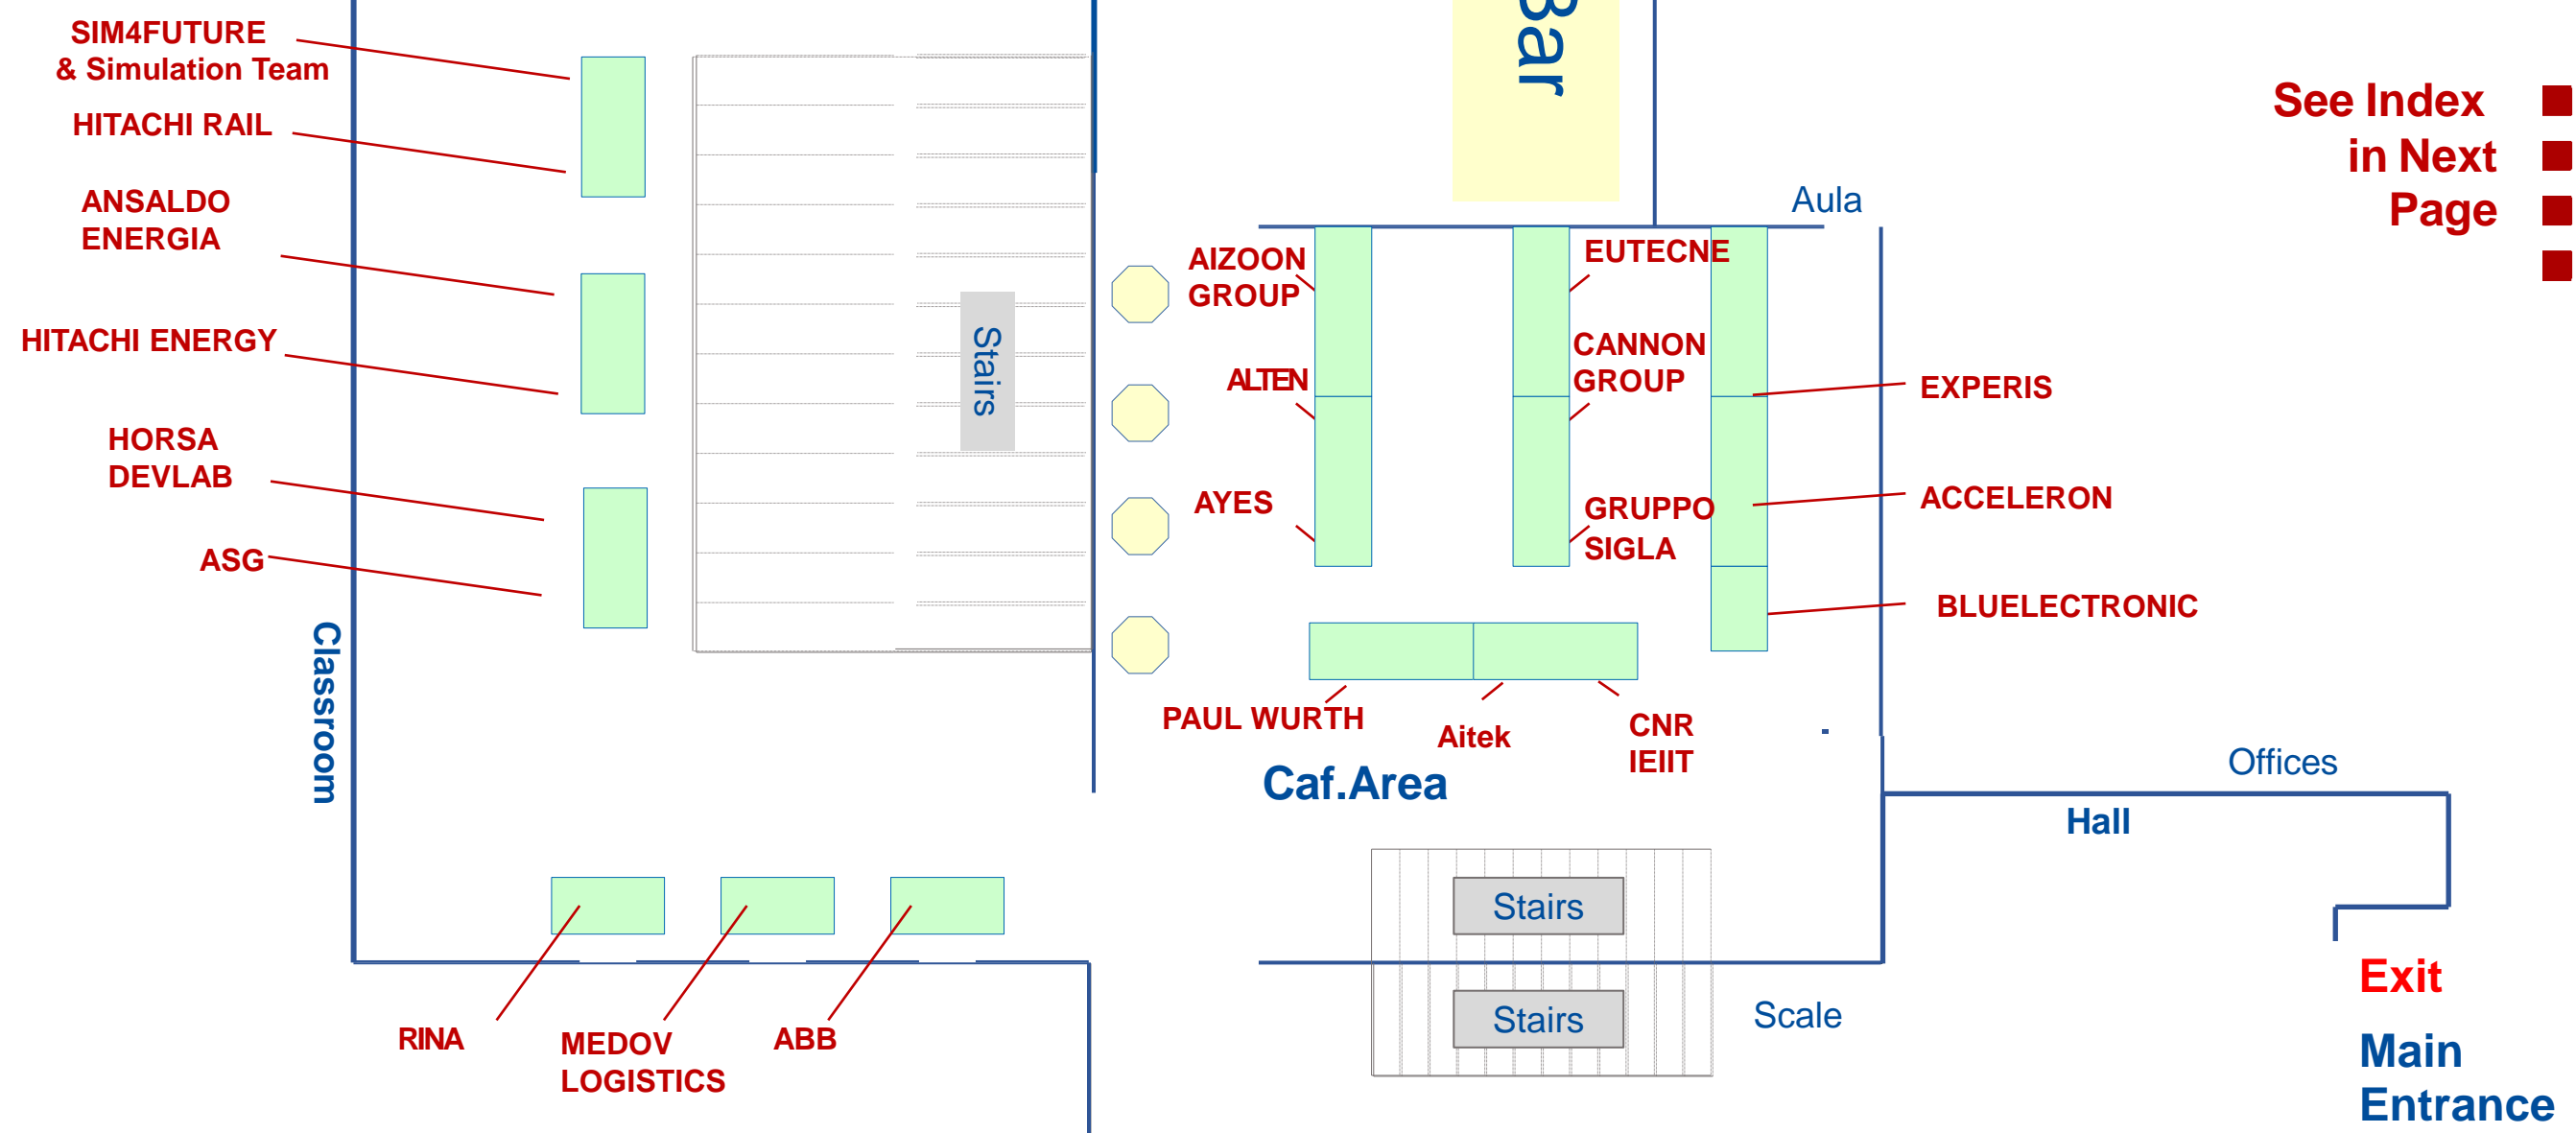

**1 Year
1 Day**

**Building G
Floor 0 Ground Level**

**See Index
in Next
Page**

B1
Aula
Magna

Building B
Restrooms
Food Machines

Stairs

**Exit
Main
Entrance**

Company Desks

	Area	Floor
ABB	Ground Level	0
ABIT AGRITECH	Downstairs Mez.	-1
ACCELERON	CAFE AREA	0
AIZOON GROUP	CAFE AREA	0
ALTEN	CAFE AREA	0
ANSALDO ENERGIA	Ground Level	0
ASG SUPERC.	Ground Level	0
AYES	CAFE AREA	0
BLUELECTRONIC	CAFE AREA	0
CANNON GROUP	CAFE AREA	0
CIRCLETOUCH	Downstairs	-1
CNR IEIIT & Aitek	CAFÉ AREA	0
EURES SWEDEN	Downstairs	-2
EUROCONTROL	Downstairs Mez.	-1
EUTECNE	CAFE AREA	0
EXPERIS	CAFE AREA	0
FORMA MENTIS	Downstairs	-2
GRUPPO SIGLA	CAFE AREA	0
HITACHI ENERGY	Ground Level	0
HITACHI RAIL	Ground Level	0
HORSA DEVLAB	Ground Level	0
IVECO GROUP	Downstairs	-1
JG LAB	Go to Simulation Team	0
LAGOMARSINO ANIELLI	Downstairs	-2
LGA for NTS	Downstairs	-2
MANPOWER	Downstairs	-2
MEDOV LOGISTICS	Ground Level	0
MERMEC	Downstairs	-1
PAUL WURTH	CAFE AREA	0
PHILIPS	Downstairs	-1
RINA	Ground Level	0
SEGULA GROUP	Downstairs	-1
Sim4Future	Ground Level	0
Simulation Team	Ground Level	0
TENOVA	Web	-1
TXT	Downstairs	-1
ZUCCHETTI	Downstairs Mez.	-1

**Building G
Floor -1 Downstairs**

**Building G
Floor -2 Downstairs**

**1 Year
1 Day**