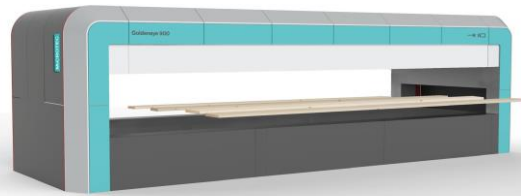

MiCROTEC

Innovating Wood

Global Network of Innovation

Milestones of Innovation

2013
Goldeneye 300/500/700
 Wood components
 and board scanner

2015
Logeye
 Full log grading 3D,
 Color & x-ray

2012

CT Log
 Computed tomography
 log scanner

2014

Goldeneye 900
 Transverse grader for rip,
 Trim & sorting solutions

2017

Goldeneye 800
 High speed planer
 mill lumber scanner

Milestones of Innovation

2019

Goldeneye 900
New Generation
with Artificial Intelligence

BIOMETIC

- Fruit scanning and processing solutions
- Food scanning and processing solutions