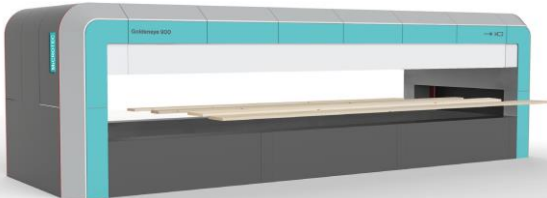

2014

Goldeneye 900
 Transverse grader for rip,
 Trim & sorting solutions

2017

Goldeneye 800
 High speed planer
 mill lumber scanner

Milestones of Innovation

2019

Goldeneye 900
New Generation
with Artificial Intelligence

2020

Mill Manager
Optimization suite for overall mill
processes and operations

2021

Goldeneye 300/500/600/700
New Generation for softwood
with Artificial Intelligence

2021

Woodeye 300/500/600/Parquet
New Generation for hardwood
with Artificial Intelligence